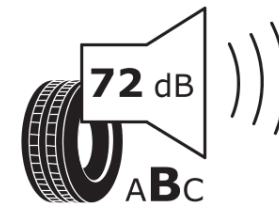

Product Information Sheet

Delegated Regulation (EU) 2020/740

Supplier name or trademark	MICHELIN
Commercial name or trade designation	PILOT SPORT EV A GOE
Tyre type identifier	924612
Tyre size designation	255/45R20
Load-capacity index	105
Speed category symbol	W
Fuel efficiency class	B
Wet grip class	B
External rolling noise class	B
External rolling noise value	72
Severe snow tyre	No
Ice tyre	No
Date of start of production	22/20
Date of end of production	
Load version	XL
Additional information	255/45 R20 105W XL PILOT SPORT EV ACOUSTIC GOE MI

ENERG

MICHELIN

924612

255/45R20 105 W

C1

2020/740