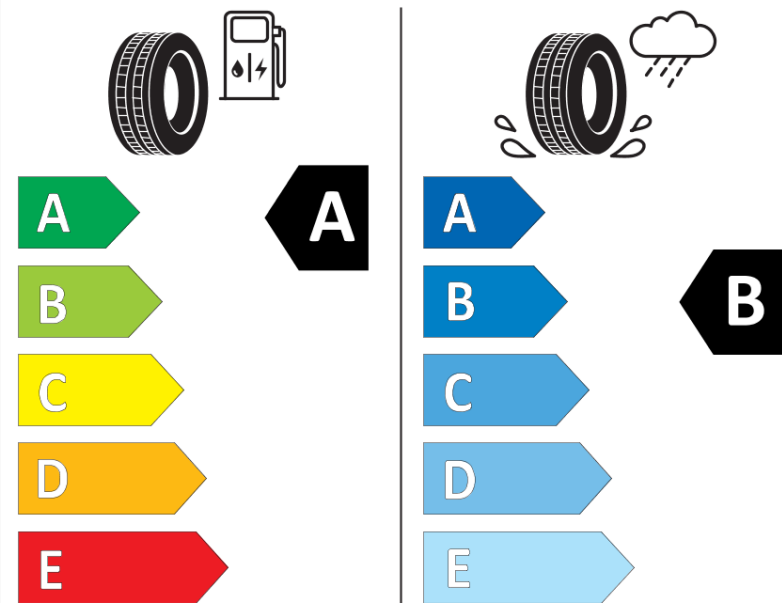

Product Information Sheet

Delegated Regulation (EU) 2020/740

Supplier name or trademark	MICHELIN
Commercial name or trade designation	PRIMACY 4 A GOE
Tyre type identifier	669466
Tyre size designation	235/55R19
Load-capacity index	105
Speed category symbol	W
Fuel efficiency class	A
Wet grip class	B
External rolling noise class	B
External rolling noise value	70
Severe snow tyre	No
Ice tyre	No
Date of start of production	27/20
Date of end of production	
Load version	XL
Additional information	235/55 R19 105W XL TL PRIMACY 4 SUV ACOUSTIC GOE MI

ENERG

MICHELIN

669466

235/55R19 105 W

C1