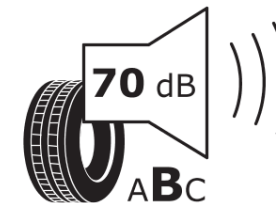

Product Information Sheet

Delegated Regulation (EU) 2020/740

Supplier name or trademark	MICHELIN
Commercial name or trade designation	PRIMACY 4 A GOE
Tyre type identifier	669466
Tyre size designation	235/55R19
Load-capacity index	105
Speed category symbol	W
Fuel efficiency class	A
Wet grip class	B
External rolling noise class	B
External rolling noise value	70
Severe snow tyre	No
Ice tyre	No
Date of start of production	27/20
Date of end of production	
Load version	XL
Additional information	235/55 R19 105W XL TL PRIMACY 4 SUV ACOUSTIC GOE MI

ENERG

MICHELIN

669466

235/55R19 105 W

C1

2020/740

Product Information Sheet

Delegated Regulation (EU) 2020/740

Supplier name or trademark	MICHELIN
Commercial name or trade designation	PILOT SPORT EV A GOE
Tyre type identifier	924612
Tyre size designation	255/45R20
Load-capacity index	105
Speed category symbol	W
Fuel efficiency class	B
Wet grip class	B
External rolling noise class	B
External rolling noise value	72
Severe snow tyre	No
Ice tyre	No
Date of start of production	22/20
Date of end of production	
Load version	XL
Additional information	255/45 R20 105W XL PILOT SPORT EV ACOUSTIC GOE MI